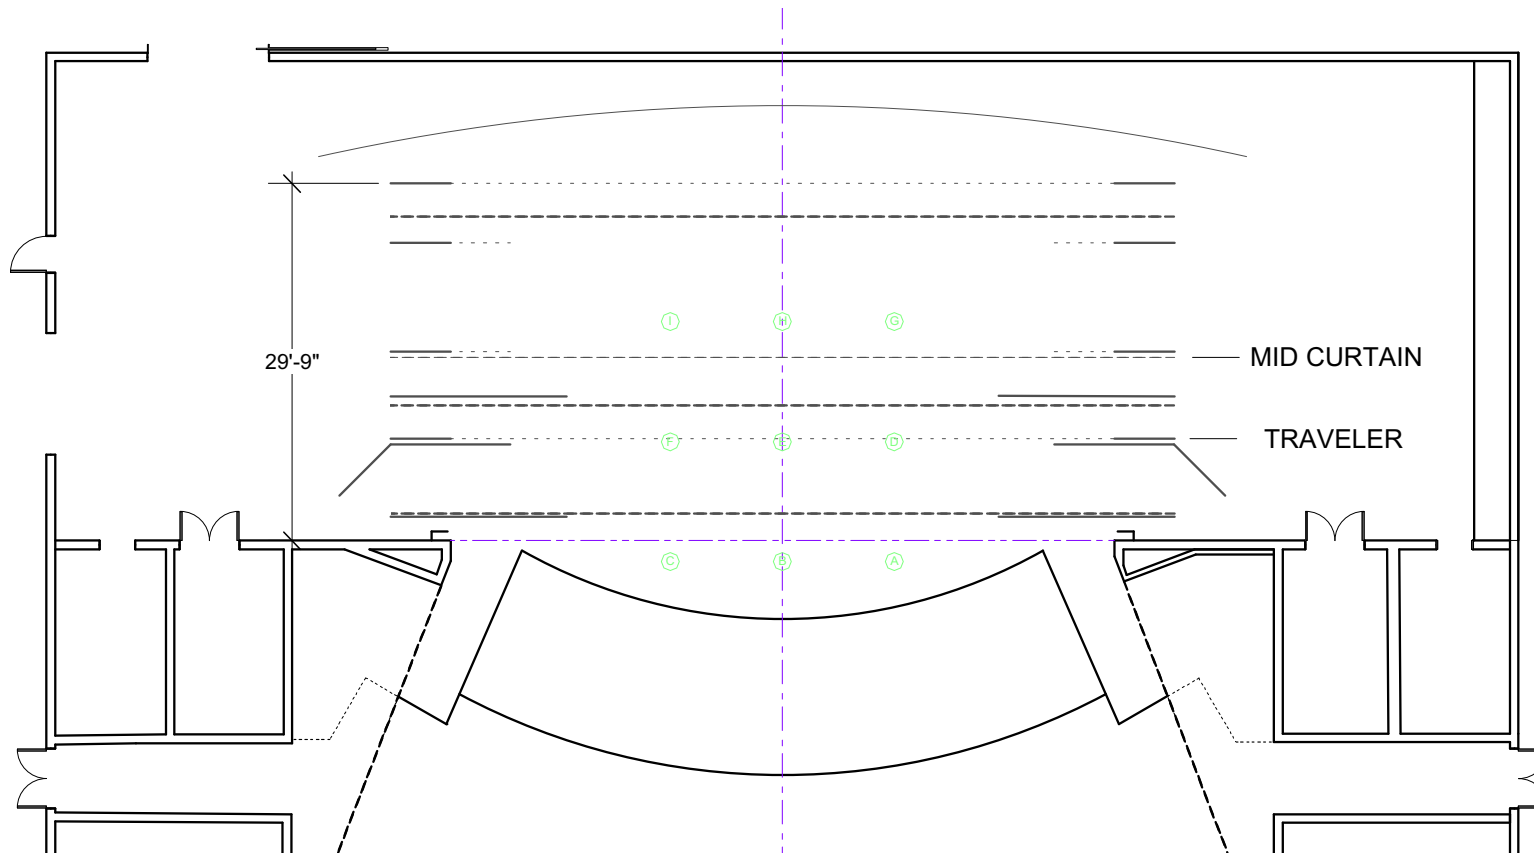

**Norton Auditorium
Stage Dimensions
Scale 1/16" = 1'-0"**

Note:

All Legs/Tormentors are Dead Hung.

There is a curved cyclorama at the back of the stage (not indicated on drawing)

Apron/Orchestra Pit is Hydraulic..

Stage Right and Left Rooms are mechanical/storage rooms. Dressing rooms are located in the basement.

**Norton Auditorium
Lighting Area Layout
Scale 1/16" = 1'-0"**

Note:

All Legs/Tormentors are Dead Hung.

There is a curved cyclorama at the back of the stage (not indicated on drawing)

Apron/Orchestra Pit is Hydraulic..

Stage Right and Left Rooms are mechanical/storage rooms. Dressing rooms are located in the basement.